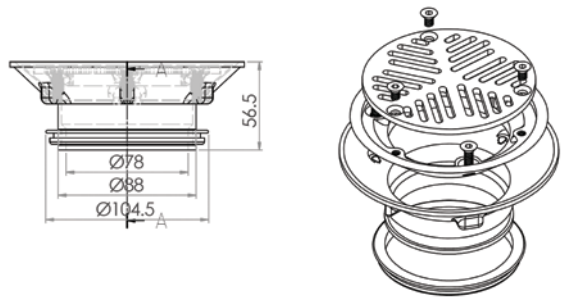

**PRODUCT CODE:****FW-100VR**

This product is perfect for vinyl floor applications, and offers a modern design in chrome plated brass. It suits 100mm DWV.

FEATURES & BENEFITS:

- Solid brass body
- Chrome plated brass grate
- Suits 100mm DWV, HDPE pipe

In stock and available for immediate delivery

Top**Bottom****Side****Cross Section**

Details accurate at time of print. Whilst all care has been taken in compiling this information, designs & dimensions shown are indicative only and should not be relied upon without prior approval.