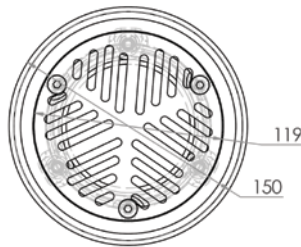

**PRODUCT CODE:****FW-100VR**

This product is perfect for vinyl floor applications, and offers a modern design in chrome plated brass. It suits 100mm DWV.

FEATURES & BENEFITS:

- Solid brass body
- Chrome plated brass grate
- Suits 100mm DWV, HDPE pipe

In stock and available for immediate delivery

Top**Bottom****Side****Cross Section**

Details accurate at time of print. Whilst all care has been taken in compiling this information, designs & dimensions shown are indicative only and should not be relied upon without prior approval.